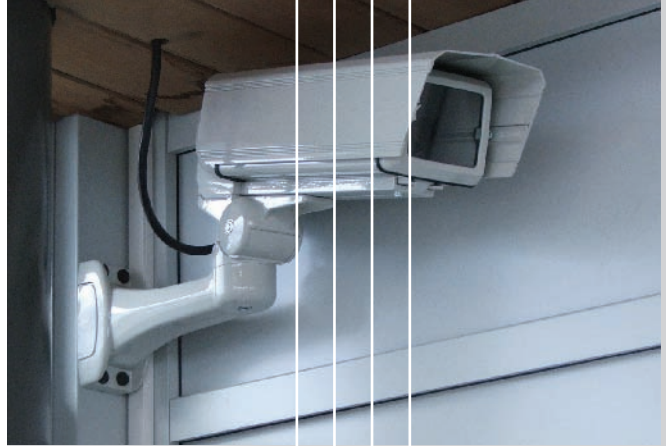

We can also provide associated physical security items, such as gates and fences if required.

Electronic Security

SIGHT & SOUND
SECURITY SOLUTIONS

Invicta Business Centre, Monument Way, Orbital Park,
Ashford, Kent TN24 0HB